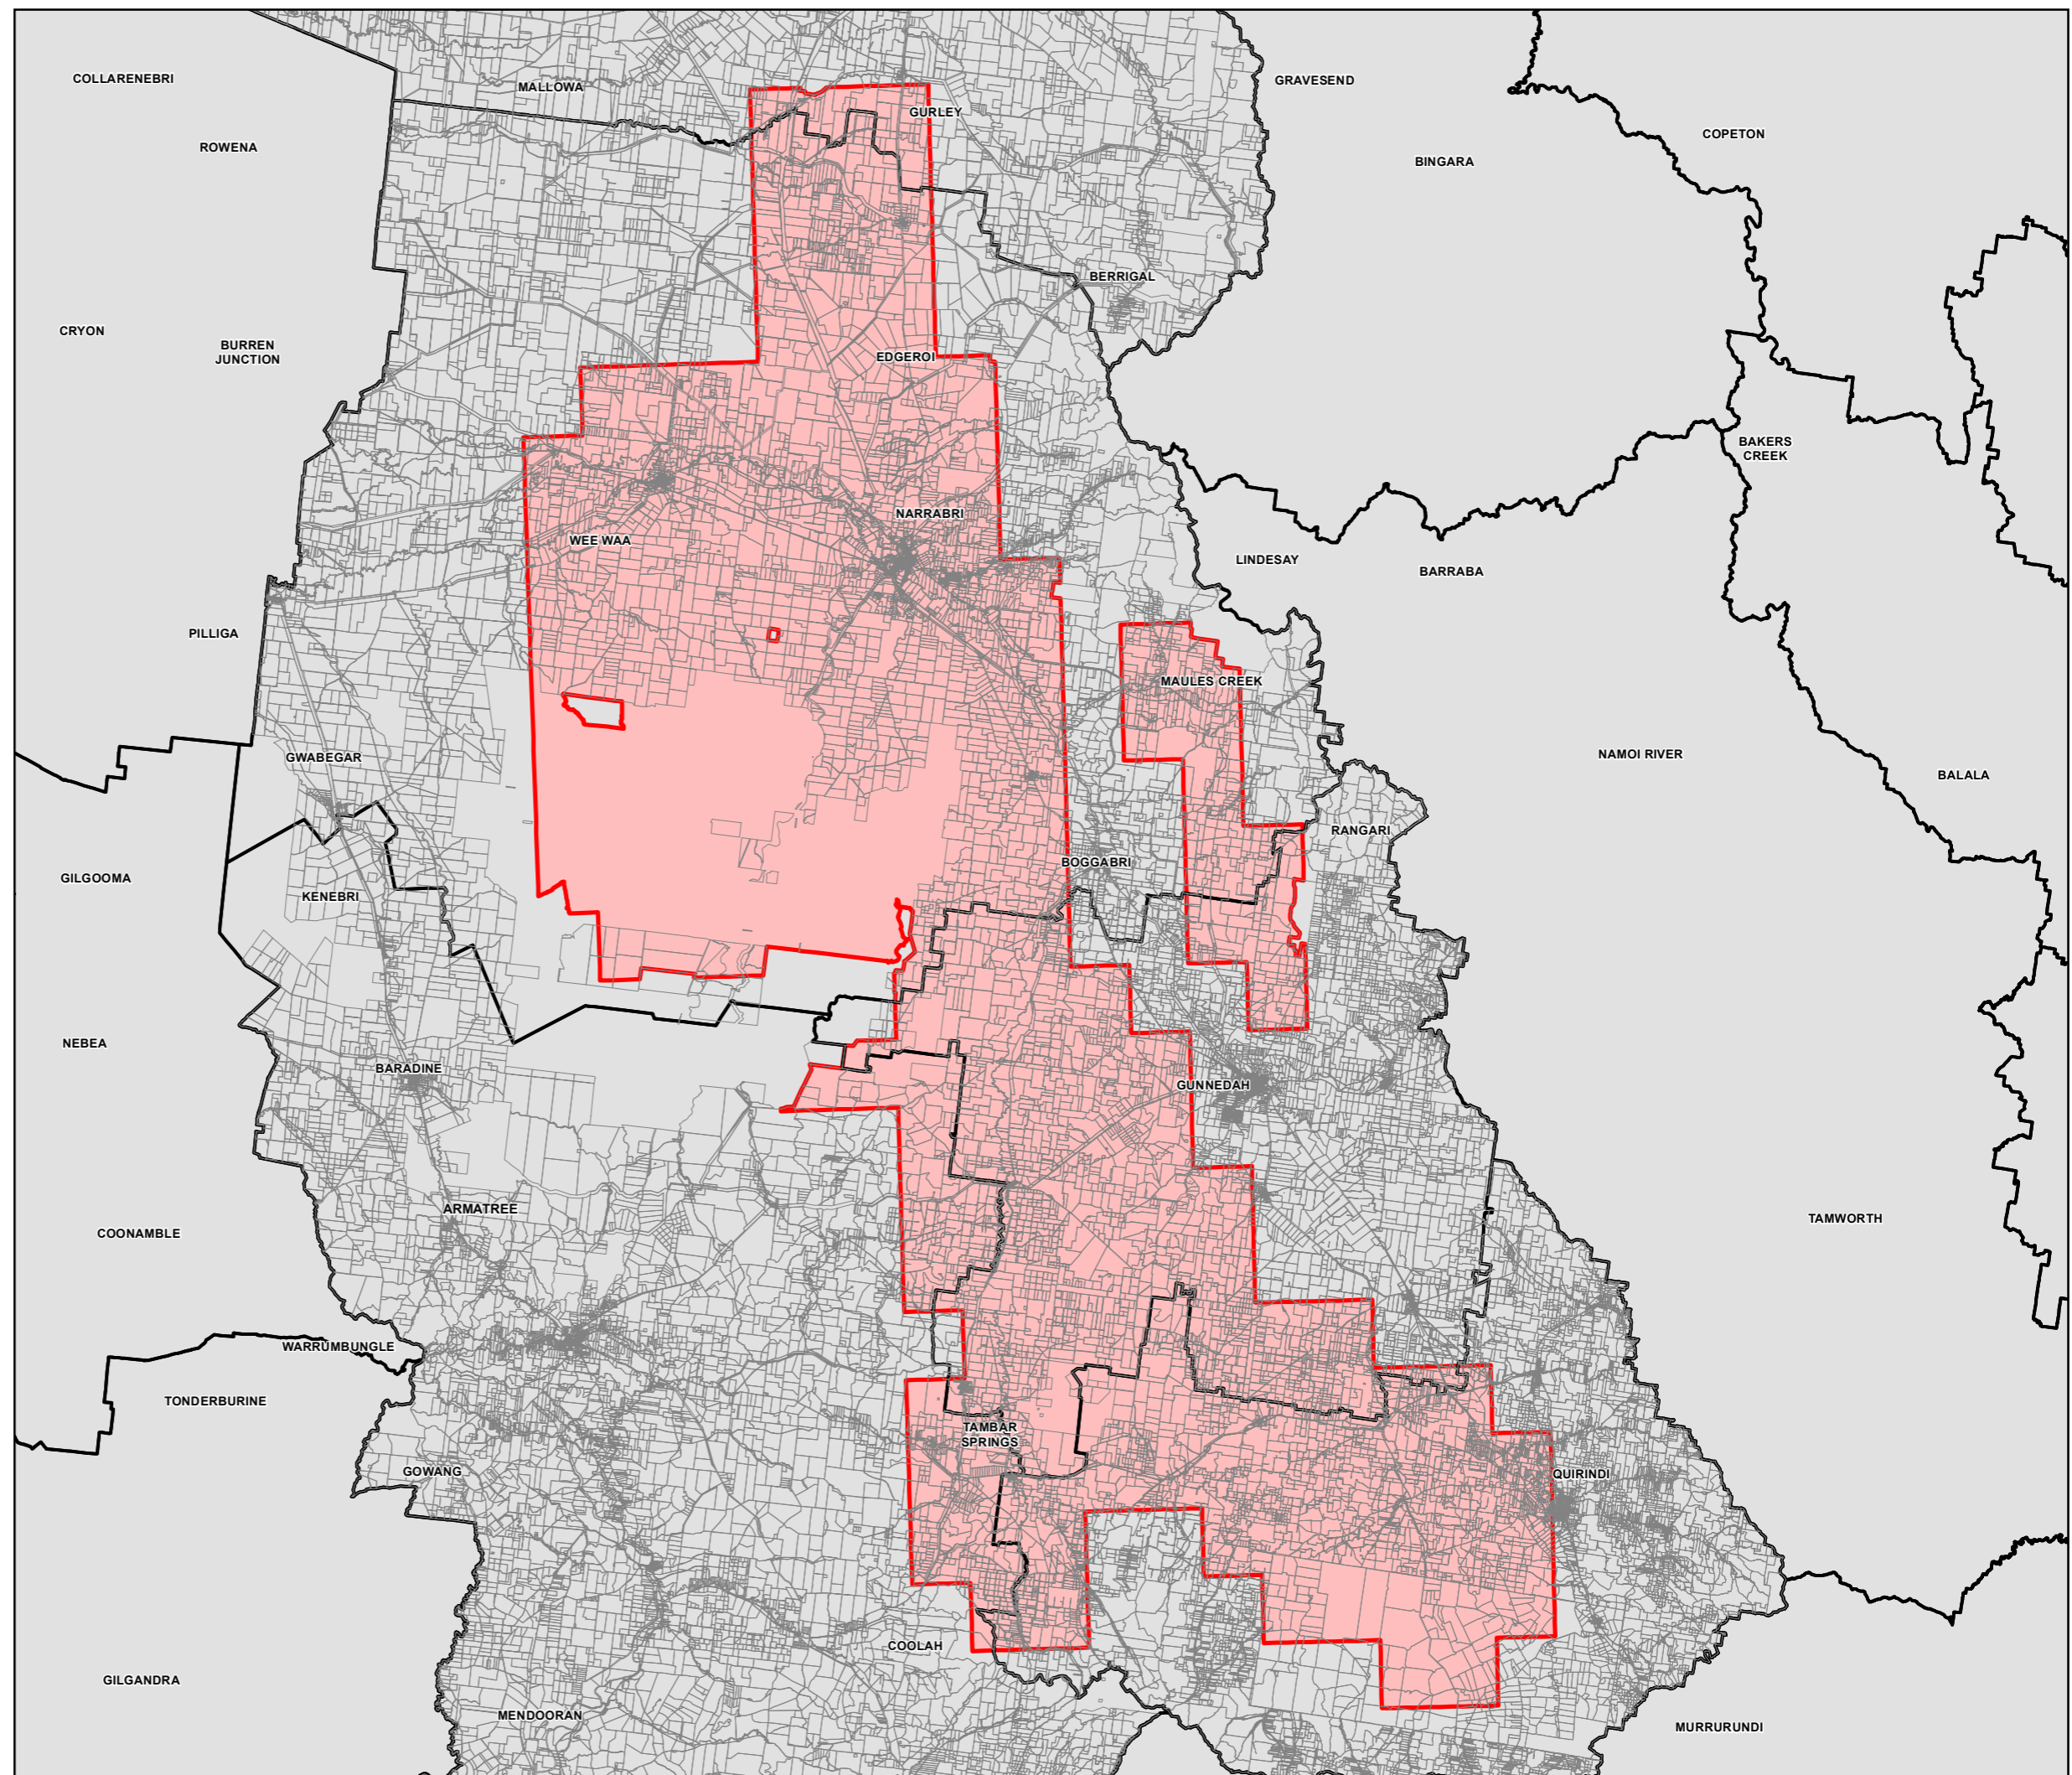

**State Environmental Planning
Policy (Mining, Petroleum
Production and Extractive
Industries) 2007**

Map 11 - New England North
West Region

 Land where petroleum exploration, petroleum production and petroleum related works are not prohibited

Cadastre

 Cadastre 18/08/2021 © Spatial Services

10 0 10
Kilometres

Projection: GDA 1994
MGA Zone 56
Scale: 1:860,000 @ A3

Map Identification Number: SEPP_MPEI_NENW_PRO_001_20210818